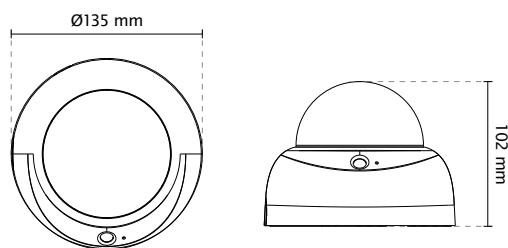

## Technical Specifications

Model	FD8138-H
<b>System Information</b>	
CPU	Multimedia SoC (System-on-Chip)
Flash	128MB
RAM	256MB
<b>Camera Features</b>	
Image Sensor	1/3" Progressive CMOS
Maximum Resolution	1280x800
Lens Type	Vari-focal, Manual Focus
Focal Length	f = 2.8 ~ 12 mm
Aperture	F1.8 ~ F2.85
Auto-iris	P-Iris
Field of View	33° ~ 87° (Horizontal) 21° ~ 54° (Vertical) 39° ~ 110° (Diagonal)
Shutter Time	1/5 sec. to 1/32,000 sec.
WDR Technology	WDR Pro
Day/Night	Removable IR-cut filter for day & night function
Minimum Illumination	0.27 Lux @ F1.8 (Color) 0.001 Lux @ F1.8 (B/W)
Pan/tilt/zoom Functionalities	ePTZ: 48x digital zoom (4x on IE plug-in, 12x built in)
IR Illuminators	Built-in IR illuminators, effective up to 30 meters IR LED*6
On-board Storage	MicroSD/SDHC/SDXC card slot
<b>Video</b>	
Compression	H.264, MJPEG
Maximum Frame Rate	H.264: 30 fps @ 1280x800 MJPEG: 30 fps @ 1280x800
Maximum Streams	3 simultaneous streams
S/N Ratio	Above 61 dB
Dynamic Range	110 dB
Video Streaming	Adjustable resolution, quality and bitrate
Image Settings	Time stamp, text overlay, flip & mirror Configurable brightness, contrast, saturation, sharpness, white balance, exposure control, gain, backlight compensation, privacy masks, Scheduled profile settings, 3D noise reduction, seamless recording
<b>Audio</b>	
Audio Capability	Audio input/output (full duplex)
Compression	G.711, G.726
Interface	Built-in microphone Audio output
<b>Network</b>	
Users	Live viewing for up to 10 clients
Protocols	IPv4, IPv6, TCP/IP, HTTP, HTTPS, UPnP, RTSP/RTP/RTCP, IGMP, SMTP, FTP, DHCP, NTP, DNS, DDNS, PPPoE, CoS, QoS, SNMP, 802.1X

## Dimensions